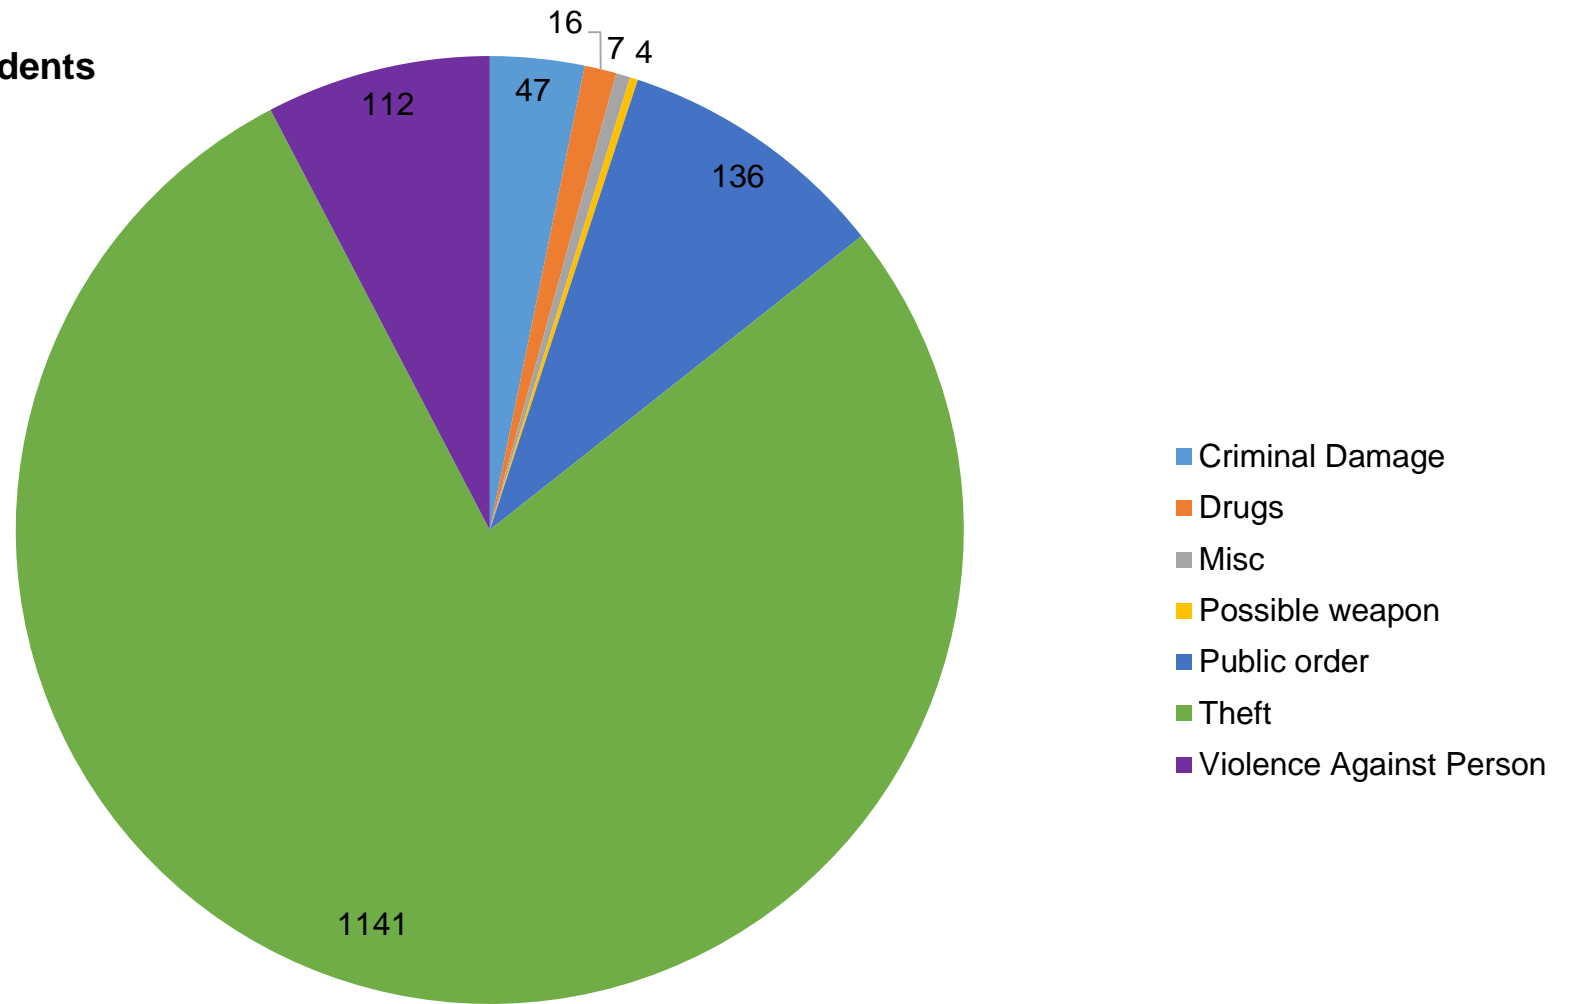

**Bath City Centre  
Off Licence Crime & Disorder Incidents  
2014 - 2019**

(Theft includes all shoplifting not specifically alcohol related offences)